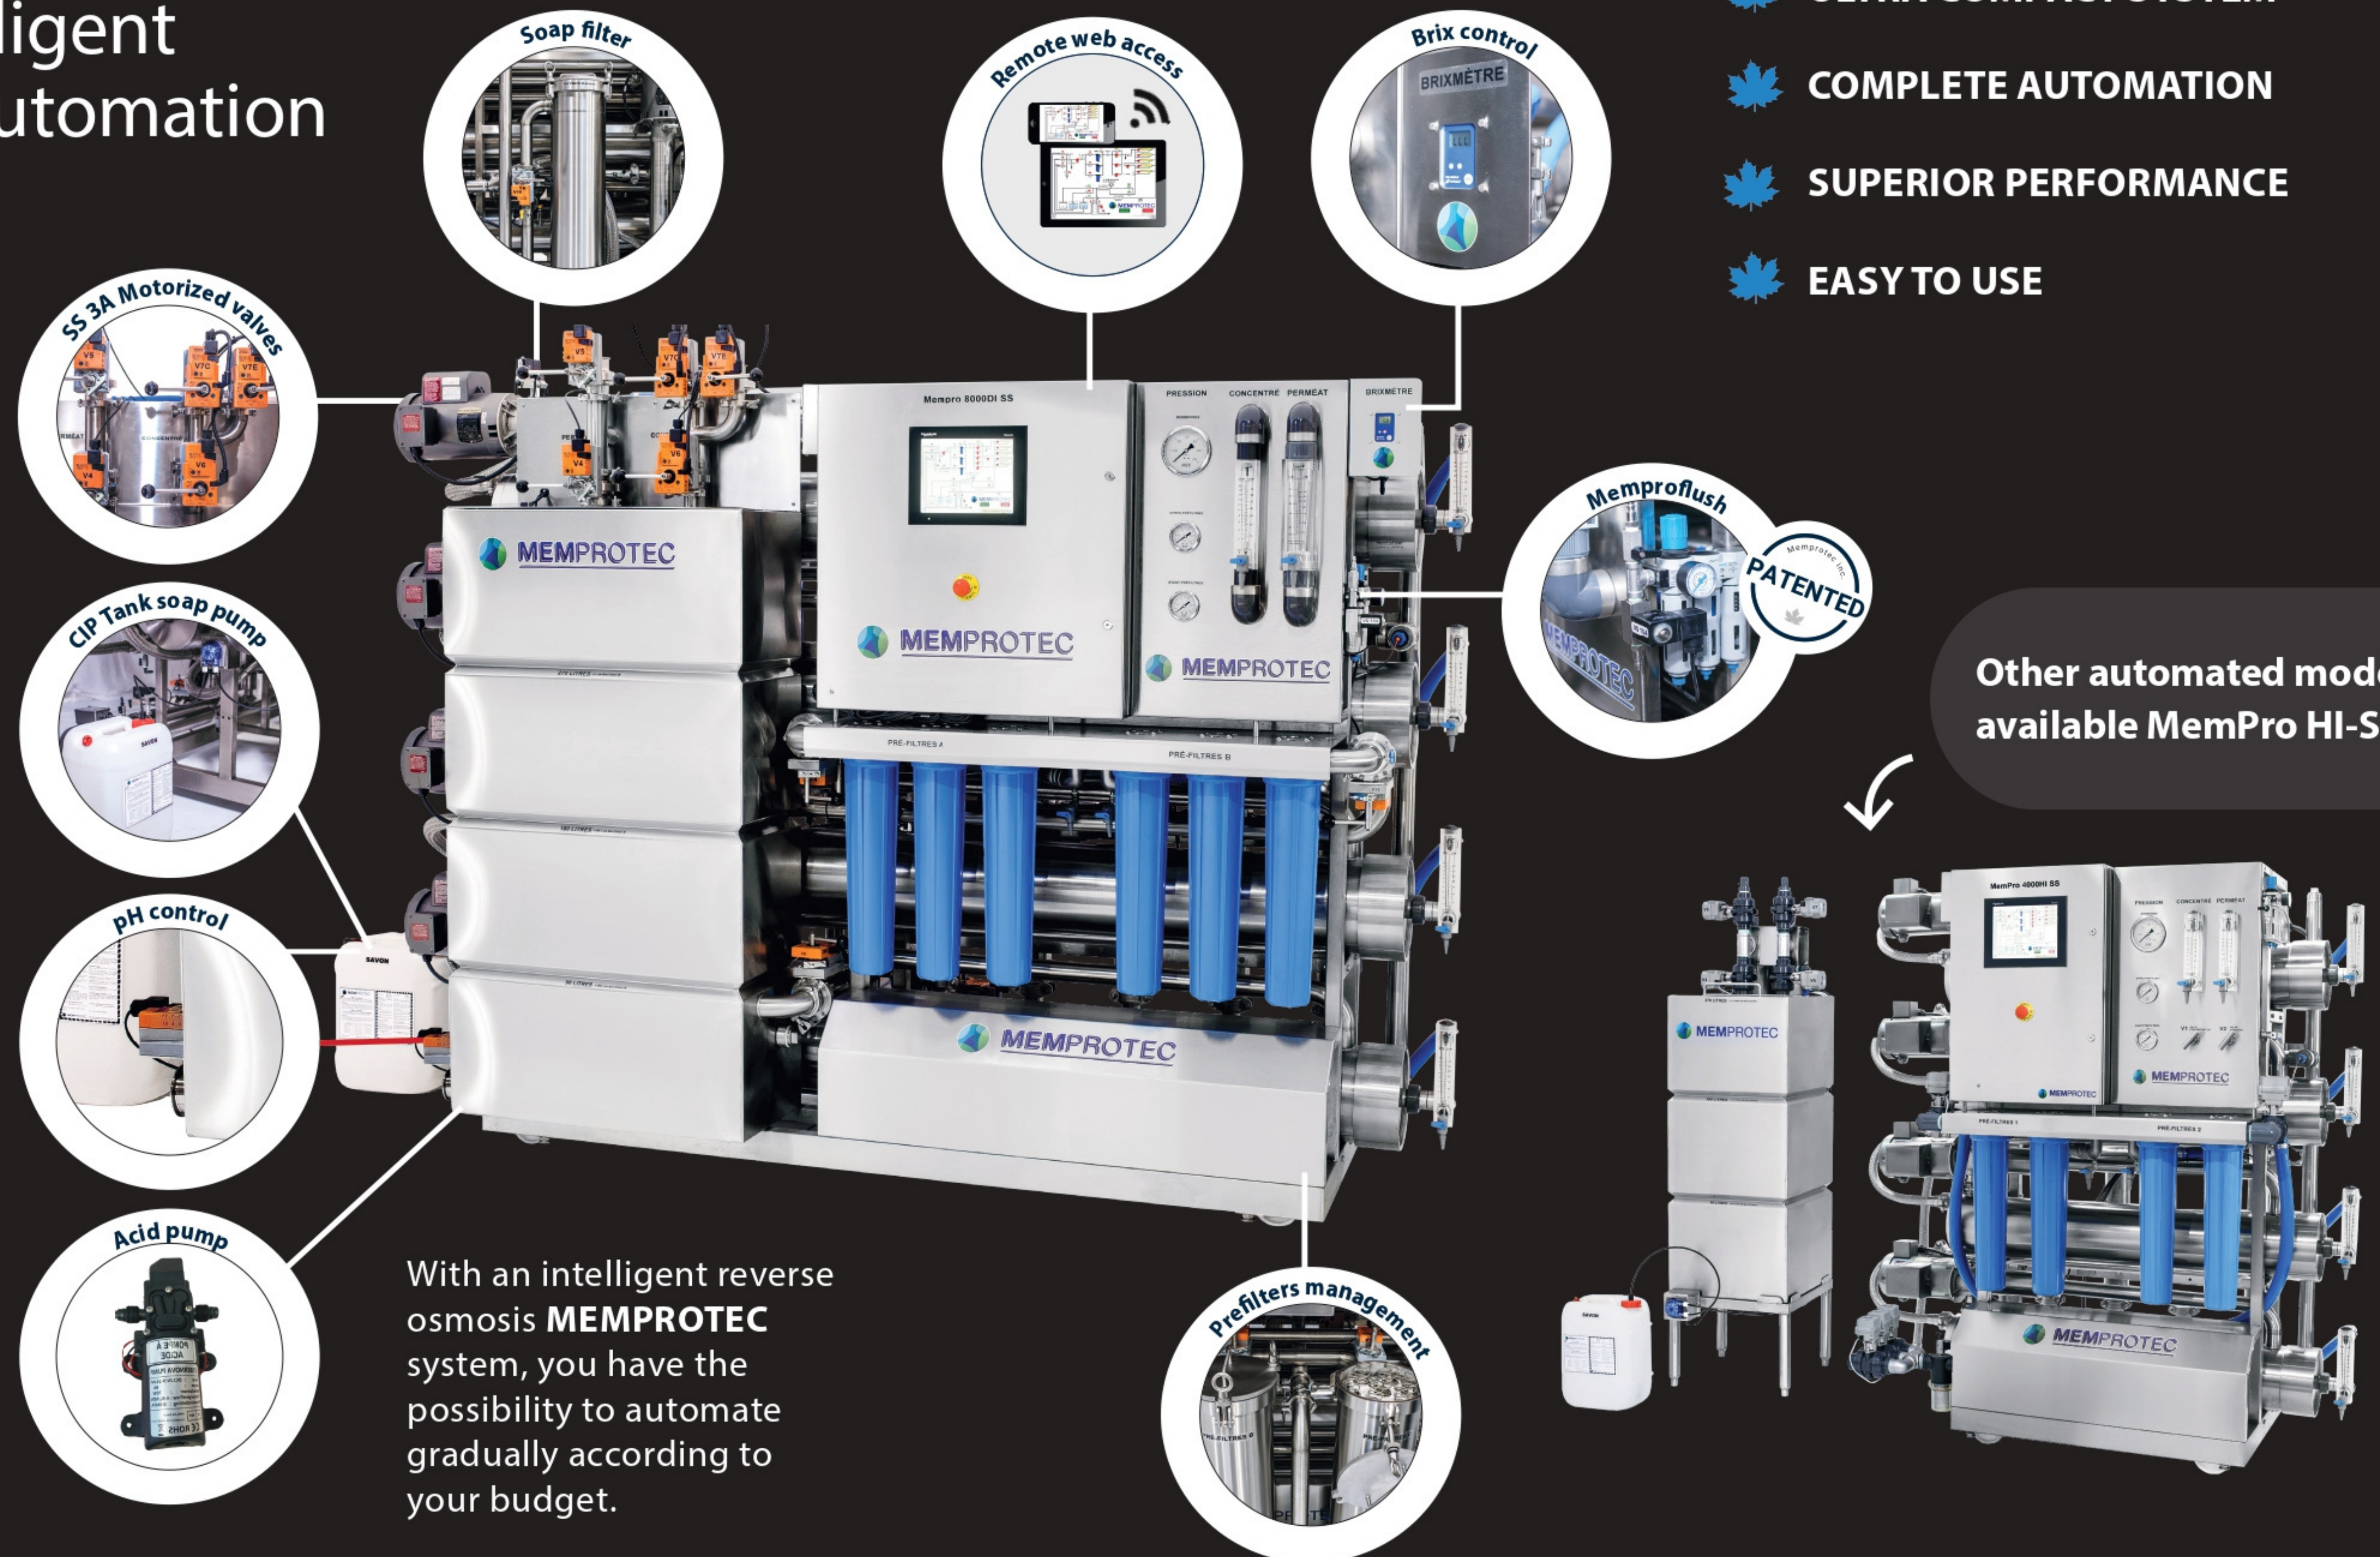

MemProSMART

The most intelligent and beloved automation in the industry

-  **ULTRA COMPACT SYSTEM**
-  **COMPLETE AUTOMATION**
-  **SUPERIOR PERFORMANCE**
-  **EASY TO USE**

MemPro HI-SS and MemPro DI-SS

- Intelligent operation management
- Automatic tank selection
- Tank level control & monitoring
- Intelligent automated start
- Intelligent pressure management
- Intelligent inline brix management
- System performance management
- Automatic concentrate air « MemPro Flush »
- Intelligent C.I.P. and rinsing
- Remote control & monitoring via web access
- Automated prefilter management
- PWP report by e-mail
- Soap filter management

Other automated model available MemPro HI-SS

With an intelligent reverse osmosis **MEMPROTEC** system, you have the possibility to automate gradually according to your budget.