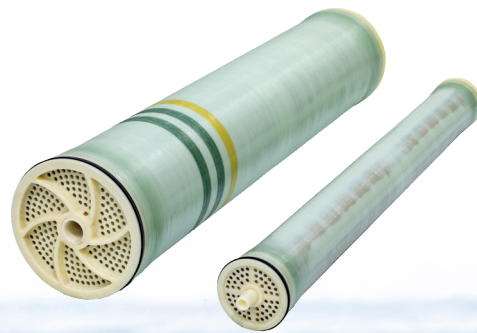

Cleaners and accessories

Monitoring and maintenance of your membranes every day of the sugar season is essential to maintain optimal concentration performance throughout the season and to preserve your membranes in the long run. **MEMPROTEC** offers you a complete range of high performance maintenance products for your RO.

Membrane 8"

Membrane MemPro HC+8040	299701
Membrane MemPro HC-70	299686
Membrane MemPro HP-70	299700
Membrane MemPro 70-400	3999915
Membrane MemPro 8040-LFT-HE	399991
Membrane MemPro SF-70	2996996

Membrane 4"

Membrane HP-40	299687
Membrane MemPro 4040-LFT-HE	399994
Membrane MemPro SF-40	2996997